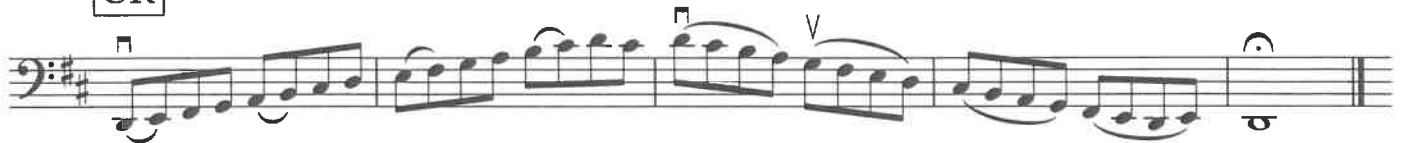

Lima Area Youth Orchestra Auditions Cello

I. Scales

Music is for audition purposes only

D Major Scale: Students should play **EITHER** a one octave D Major Scale **OR** a two octave D Major Scale. Bonus points will be given for a **well-prepared** two octave D Major Scale.

D Major Scale

OR

G Major Scale

II. Prepared Piece

A successful audition for Lima Area Youth Orchestra will consist of this page, including scales and the prepared piece, as well as a short piece that you have prepared that is not on this page that is a showcase for your skills.