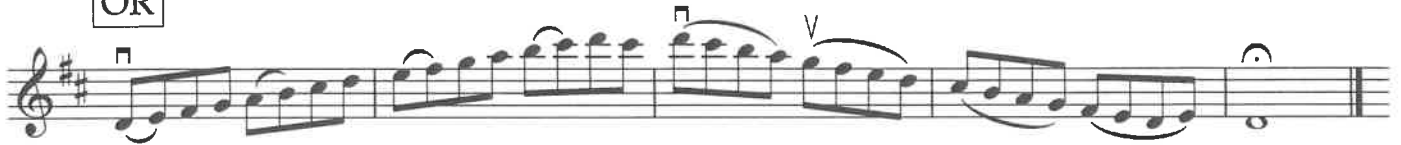

Lima Area Youth Orchestra Auditions Violin

I. Scales

Music is for audition purposes only

D Major Scale: Students should play **EITHER** a one octave D Major Scale **OR** a two octave D Major Scale. Bonus points will be given for a **well-prepared** two octave D Major Scale.

D Major Scale

OR

G Major Scale

II. Prepared Piece

A successful audition for Lima Area Youth Orchestra will consist of this page, including scales and the prepared piece, as well as a short piece that you have prepared that is not on this page that is a showcase for your skills.